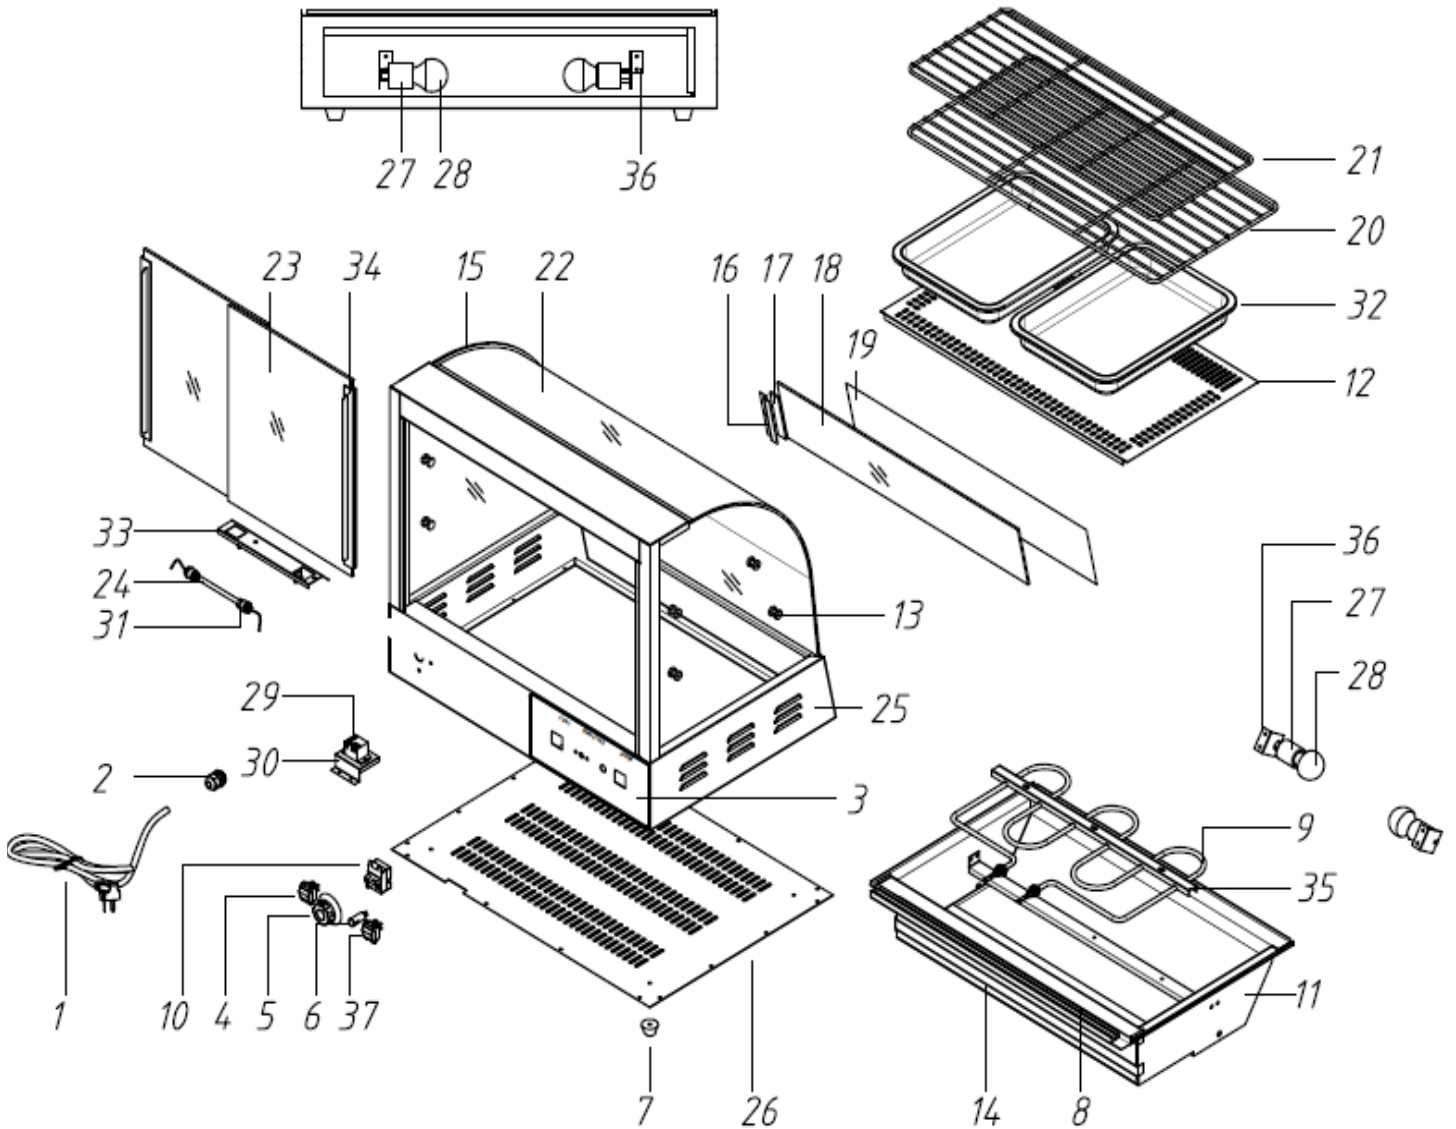

Parts Breakdown

Model DW-CN-0660 21479

back side of the tank

Parts Breakdown

Model DW-CN-0660 21479

| Item No. | Description | Position | Item No. | Description | Position | Item No. | Description | Position |
|----------|----------------------------------|----------|----------|--|----------|----------|--------------------------------------|----------|
| 24702 | Power Cord for 21479 | 1 | 24715 | Support for 21479 | 14 | AC137 | Baseboard for 21479 | 26 |
| 24703 | Power Cord Holder for 21479 | 2 | 24716 | Side Glass for 21479 | 15 | 24728 | 40 W Light Holder for 21479 | 27 |
| 24704 | PVC Sticker for 21479 | 3 | 24717 | Fixed Plate for 21479 | 16 | 24729 | 40 W Light for 21479 | 28 |
| 24705 | Light Switch for 21479 | 4 | AC135 | Gasket for 21479 | 17 | 37496 | Relay for 21479 | 29 |
| 25172 | Temperature Controller for 21479 | 5 | AC136 | Light Box Glass for 21479 | 18 | AC138 | Relay Socket for 21479 | 30 |
| 24707 | Indicator Light for 21479 | 6 | 24720 | Decorate Board (including 2 Glass and 1 PVC Color Board) for 21479 | 19 | 44051 | Halogen Lamp Holder for 21479 | 31 |
| 24708 | 24 H Plastic Feet for 21479 | 7 | 24721 | 320mm Shelf for 21479 | 20 | 28739 | Food Plate for 21479 | 32 |
| 24709 | Door Guide Slot for 21479 | 8 | 24722 | 260mm Shelf for 21479 | 21 | 44053 | Halogen Lamp Holder Socket for 21479 | 33 |
| 24710 | Heater for 21479 | 9 | 24723 | Curved Glass for 21479 | 22 | 37133 | Black Door Handle for 21479 | 34 |
| 25172 | Temperature Controller for 21479 | 10 | 24724 | Door Glass for 21479 | 23 | 44055 | Heater Stator for 21479 | 35 |
| 24712 | Base for 21479 | 11 | 24725 | Halogen Lamp for 21479 | 24 | 44056 | Bulb Holder Socket for 21479 | 36 |
| 24713 | Cover Board for 21479 | 12 | 78643 | Fluorescent Tube Light 20W for 21479 | 24 | 44057 | Power Switch for 21479 | 37 |
| 24714 | M5x12 Screw for 21479 | 13 | 24726 | Bottom Cover for 21479 | 25 | 27538 | Silicon Glass Glue for 21479 | |